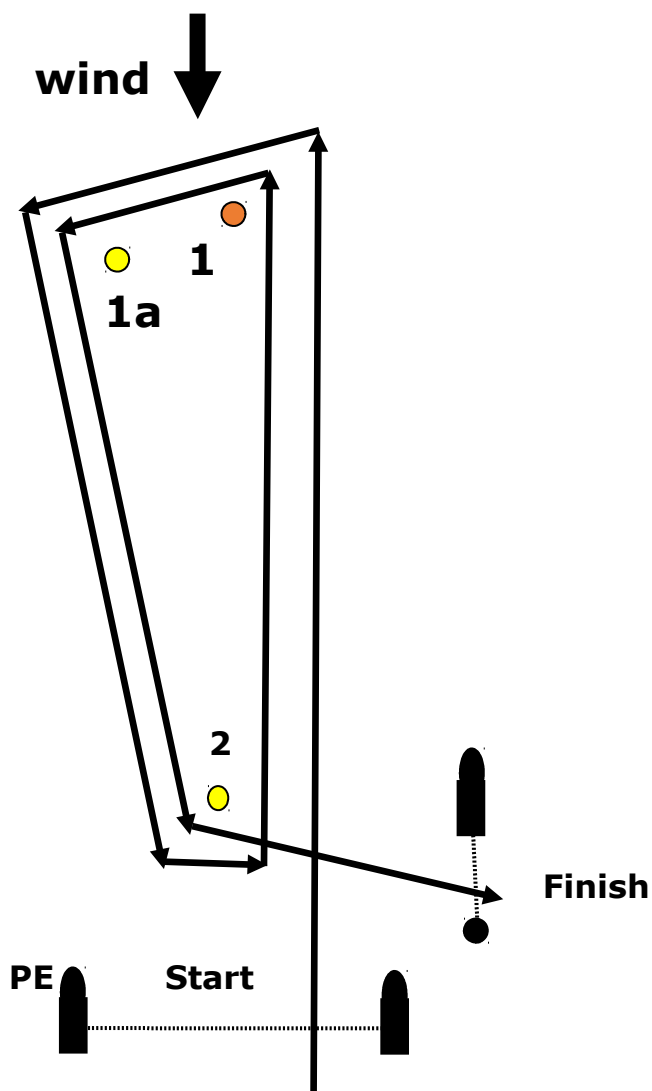

## COURSE DIAGRAM 07 July 2018

### **COURSE:**

**Start – 1(p) – 1a(p) – 2(p) – 1(p) – 1a(p) – 2(p) – Finish**

All distances and angles are approximate

Start line:

Masts flying Orange flags on the starting boats

Finish line:

Mast flying a Blue flag on finish boat and mark with orange flag

Mark 1

Orange cylindrical buoy

1a and 2:

Yellow conical buoys